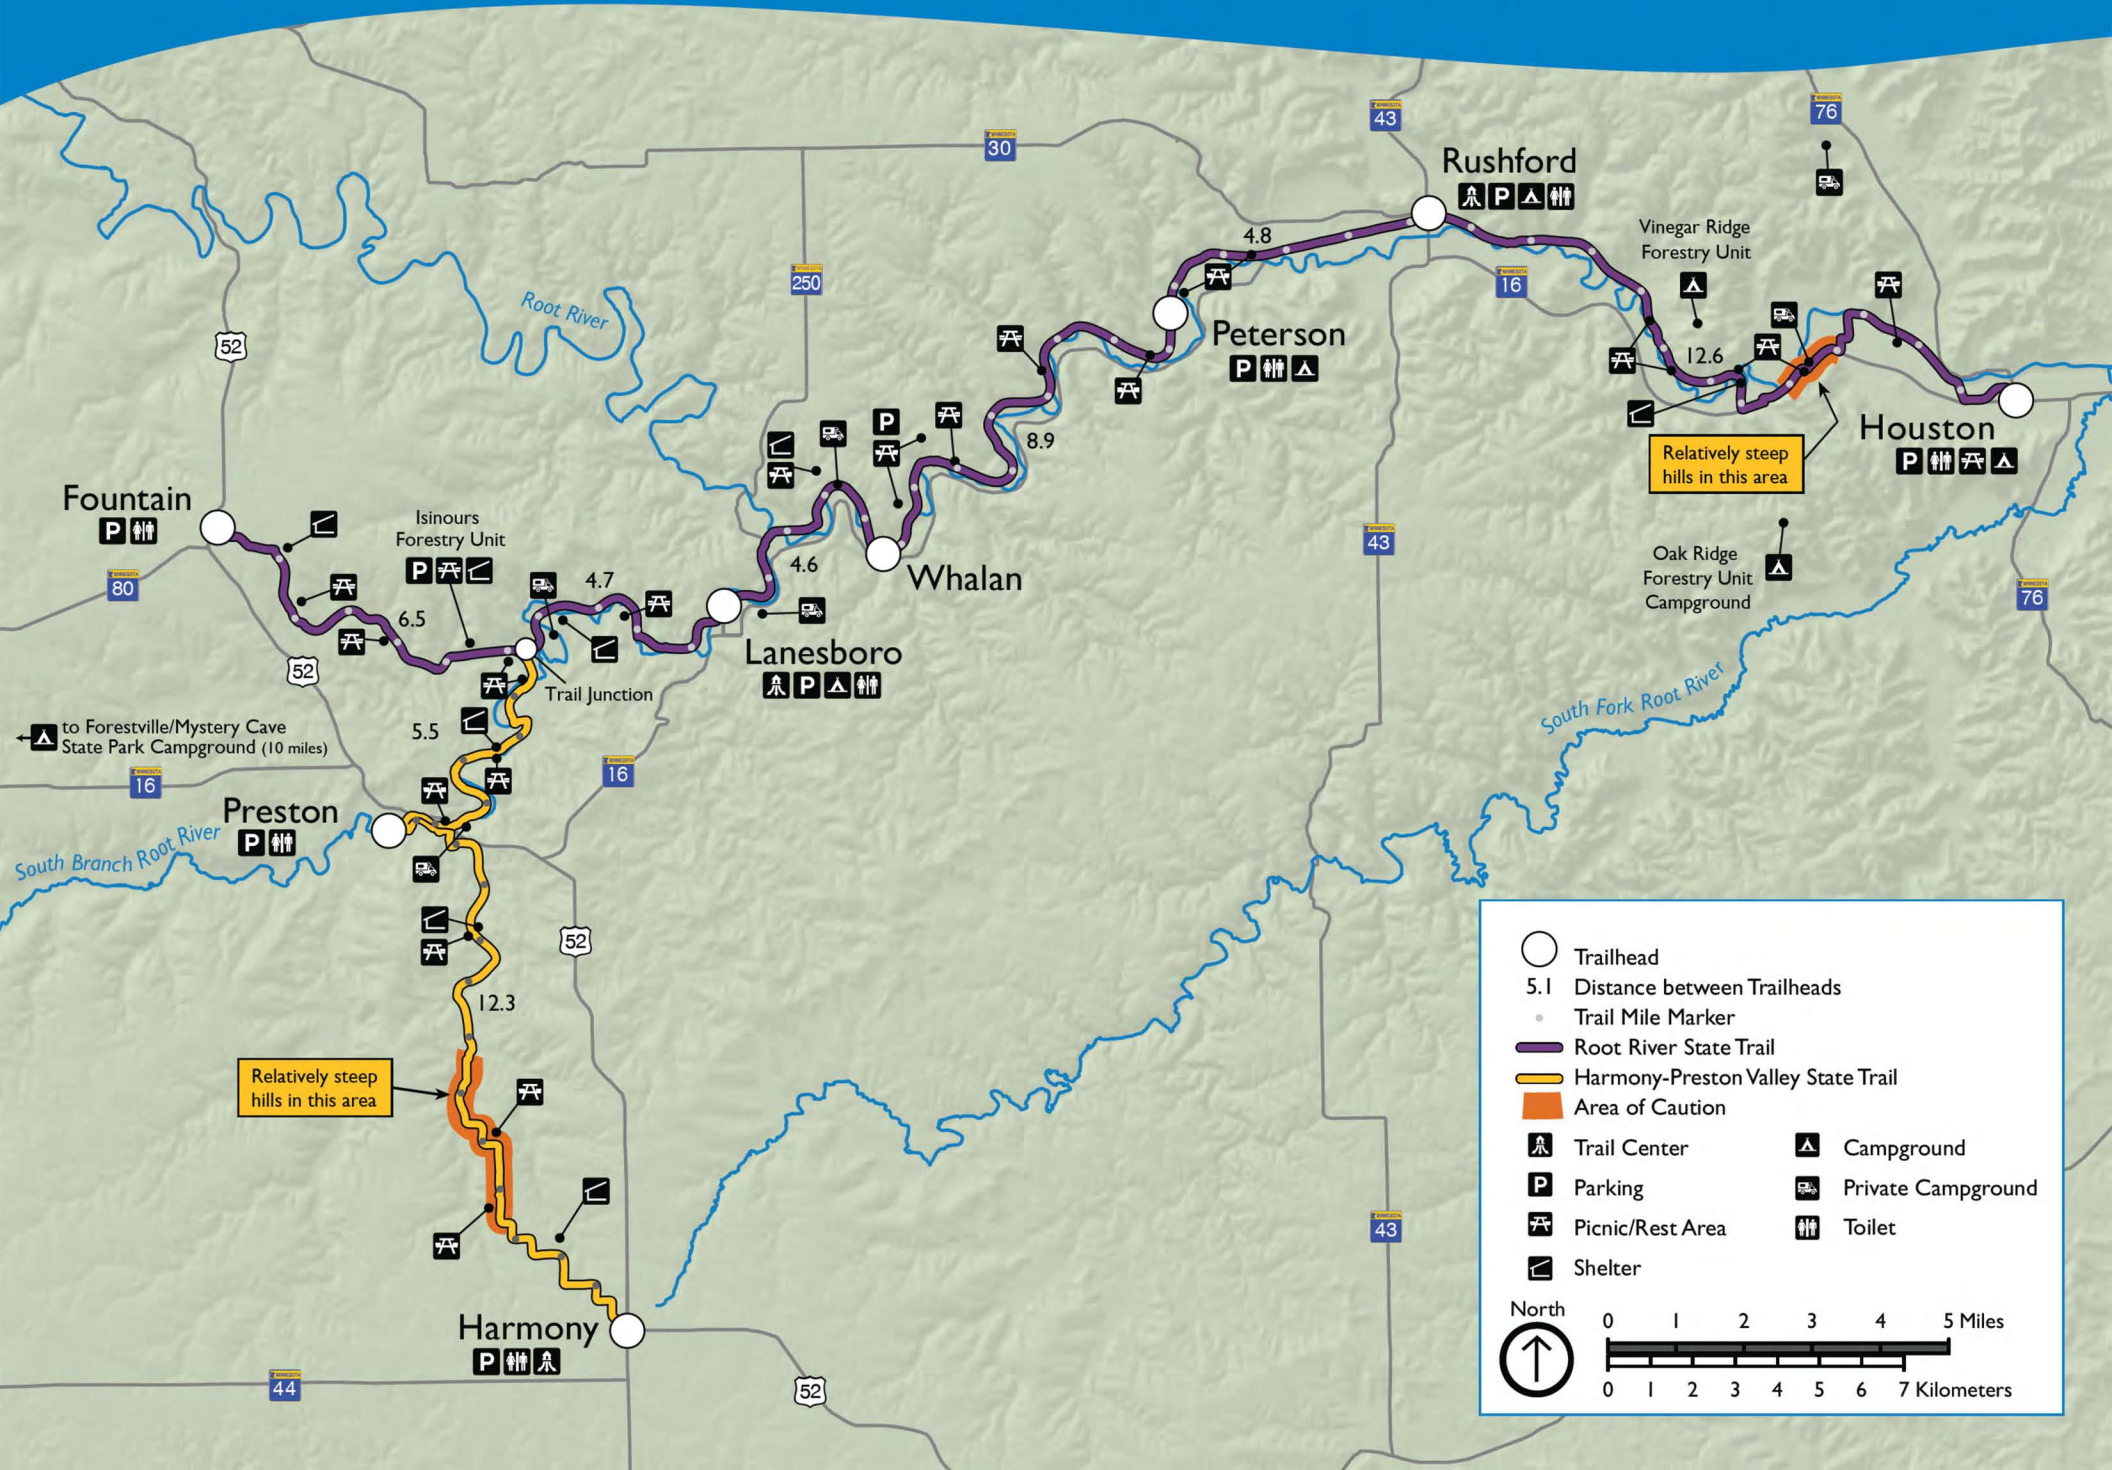

Root River & Harmony-Preston Valley State Trails

○ Trailhead
 5.1 Distance between Trailheads
● Trail Mile Marker
— Root River State Trail
— Harmony-Preston Valley State Trail
 Area of Caution
⛴ Trail Center ⛴ Campground
P Parking ⛴ Private Campground
⛴ Picnic/Rest Area ♻️ Toilet
🏠 Shelter

North
↑
 0 1 2 3 4 5 Miles
 0 1 2 3 4 5 6 7 Kilometers